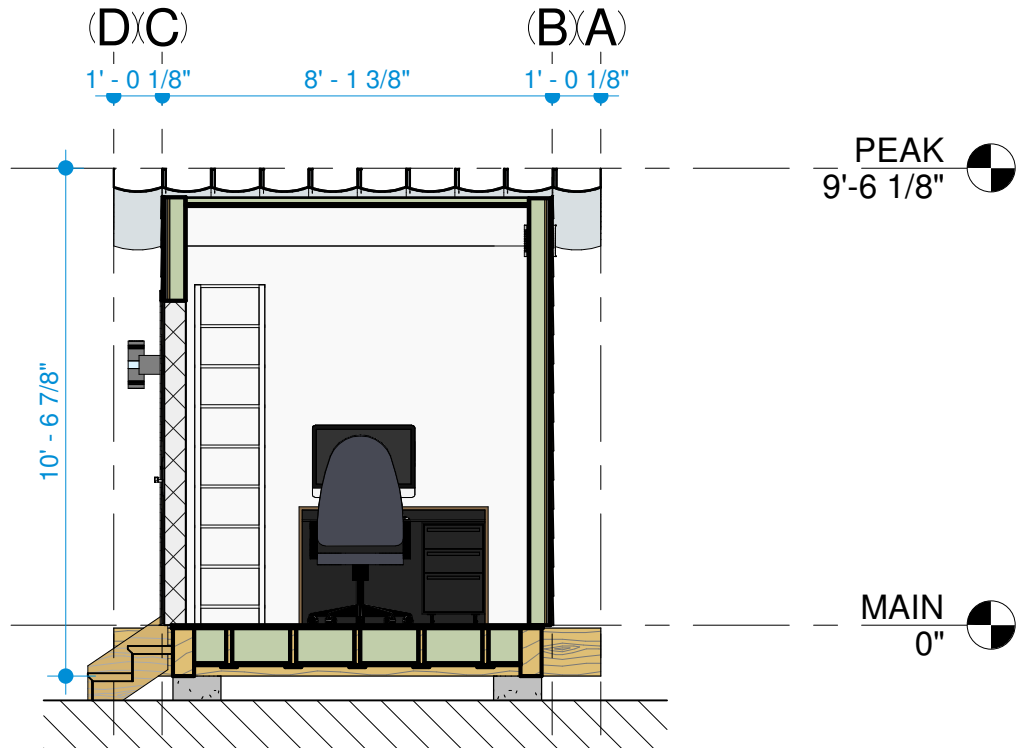

2 SECTION 2
1/4" = 1'-0"

elly 7 - Sleeping Cabins

13020 Katonien Street,
Maple Ridge, B.C, V2W 0J2

SECTIONS

Date 2021-03-09 12:22:45 PM

Drawn by EJ

Checked by JA

LT-A-05

Scale 1/4" = 1'-0"