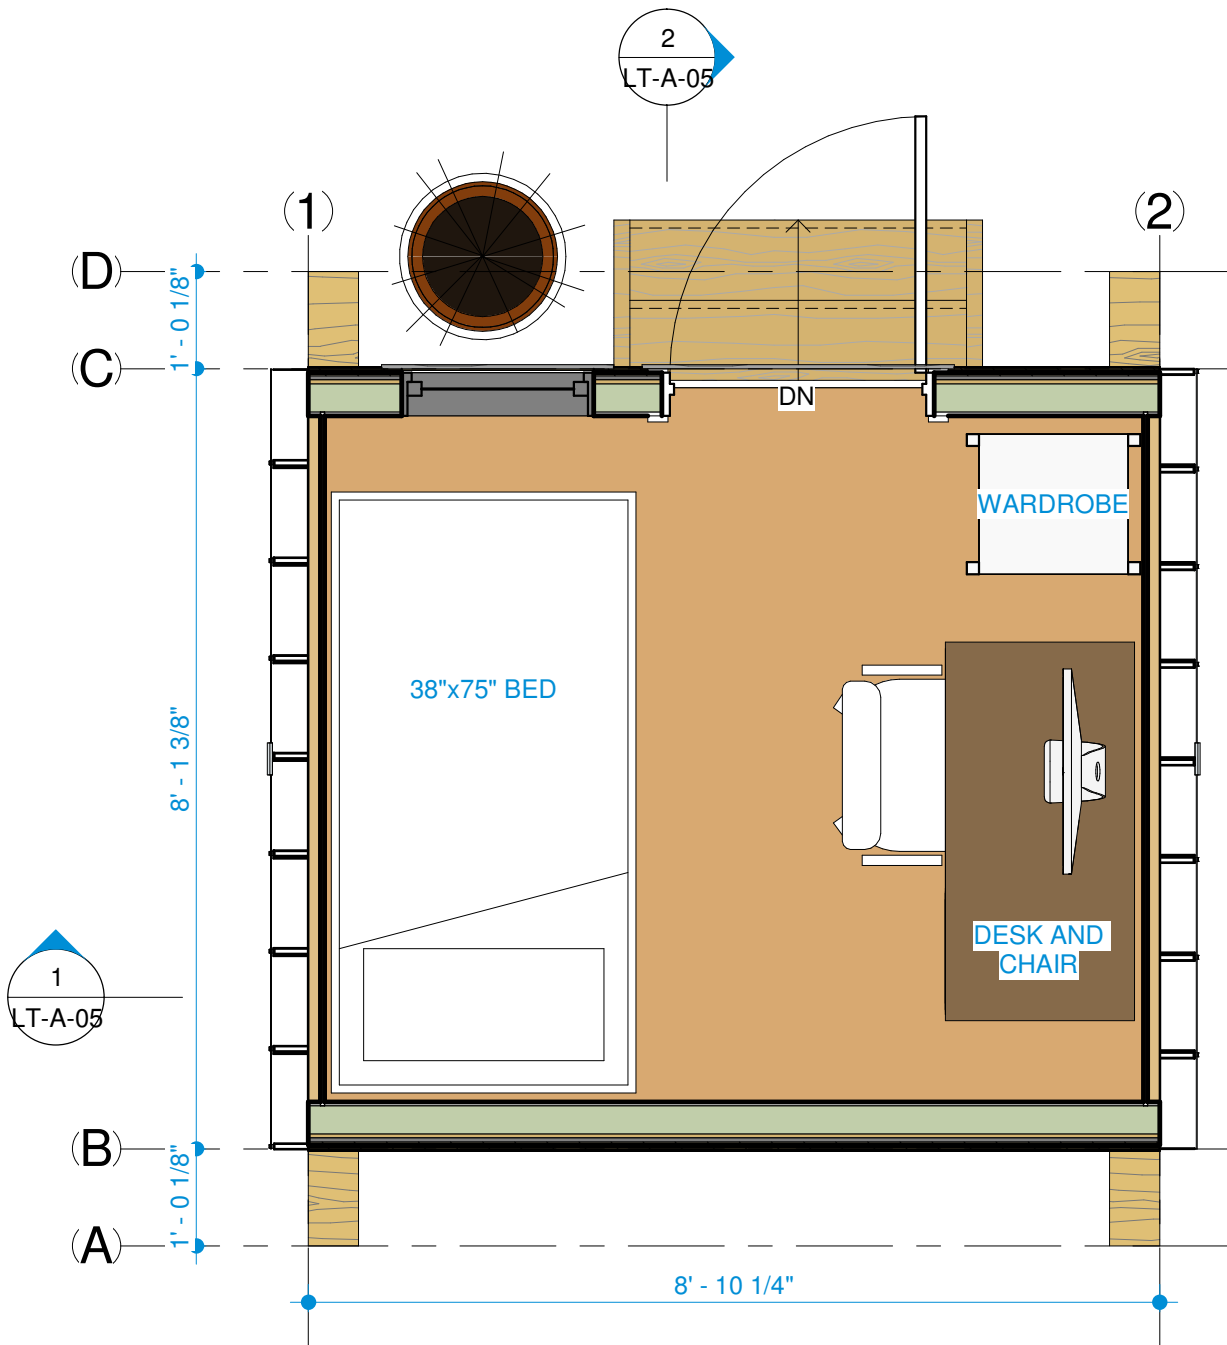

① LT-FRONT VIEW

② LT-REAR VIEW

| | | |
|---|------------------------------|--------------------------|
| elly 7 - Sleeping Cabins 13020 Katonien Street, Maple Ridge, B.C, V2W 0J2 | 3D VIEW | LT-A-01a Scale |
| | Date 2021-03-09 12:54:06 PM | |
| | Drawn by EJ Checked by JA | |

① LT-DWELLY-PLAN (SINGLE BED UNIT)
1/2" = 1'-0"

elly 7 - Sleeping Cabins
13020 Katonien Street,
Maple Ridge, B.C, V2W 0J2

FLOOR PLAN (SINGLE BED UNIT)

Date 2021-03-09 12:54:09 PM
Drawn by EJ
Checked by JA

LT-A-02a
Scale 1/2" = 1'-0"

1 LT-DWELLY-PLAN (BUNK BED UNIT)
1/2" = 1'-0"

elly 7 - Sleeping Cabins
13020 Katonien Street,
Maple Ridge, B.C, V2W 0J2

FLOOR PLAN (BUNK BED UNIT)

Date 2021-03-09 12:54:09 PM
Drawn by EJ
Checked by JA

LT-A-05

Scale 1/4" = 1'-0"