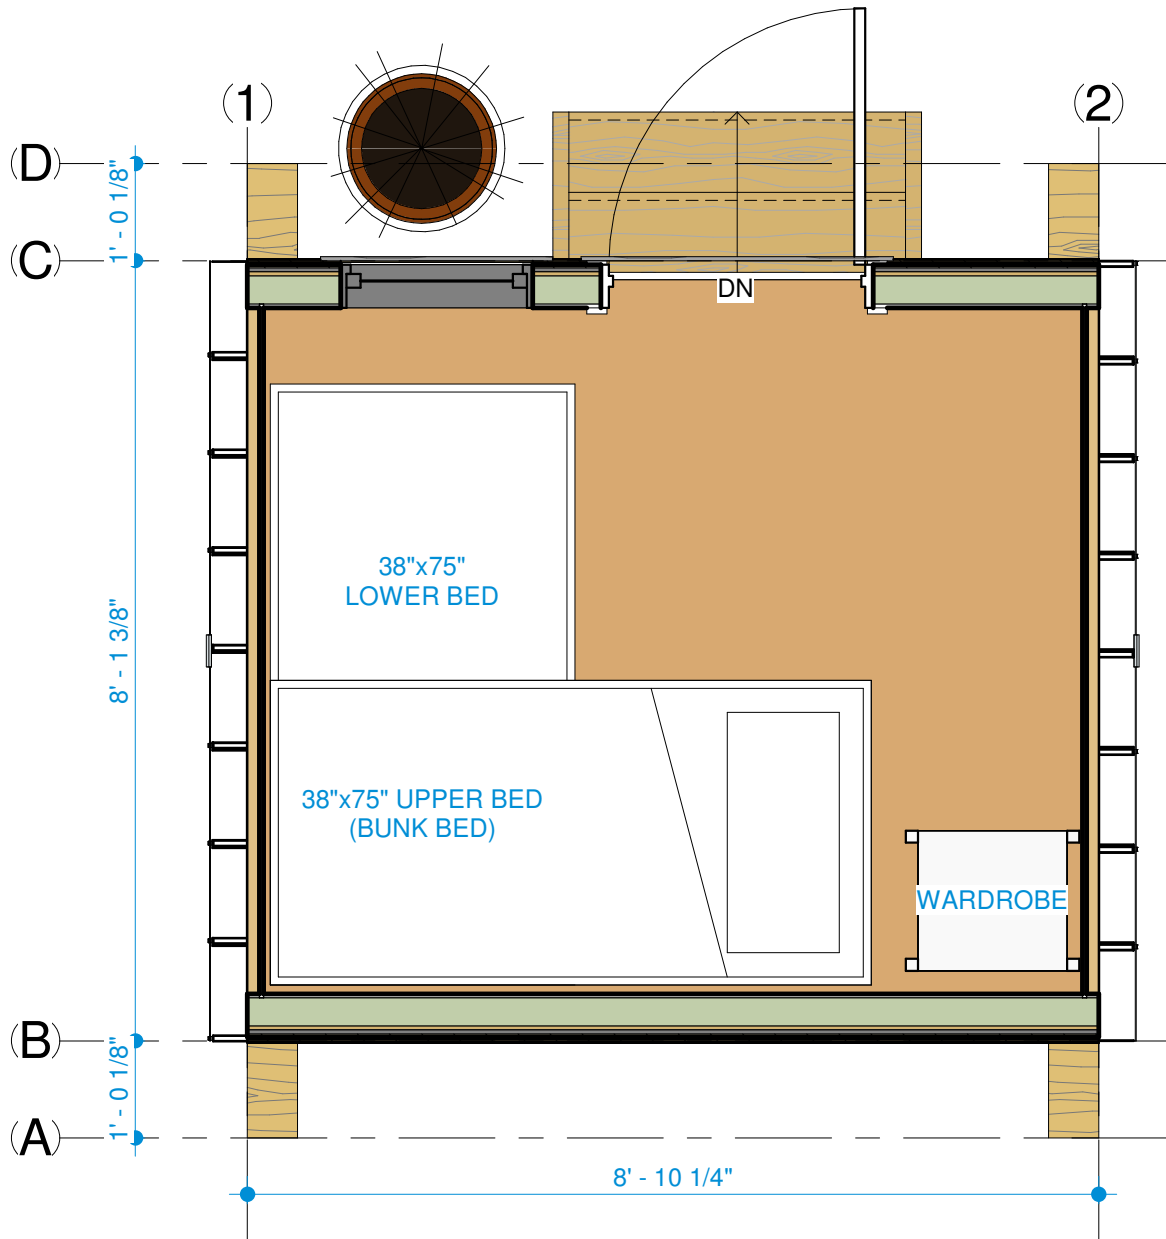

① LT-DWELLY-PLAN (SINGLE BED UNIT)
1/2" = 1'-0"

elly 7 - Sleeping Cabins
13020 Katonien Street,
Maple Ridge, B.C, V2W 0J2

FLOOR PLAN (SINGLE BED UNIT)

Date 2021-03-09 12:54:09 PM
Drawn by EJ
Checked by JA

LT-A-02a
Scale 1/2" = 1'-0"

1 LT-DWELLY-PLAN (BUNK BED UNIT)
1/2" = 1'-0"

elly 7 - Sleeping Cabins
13020 Katonien Street,
Maple Ridge, B.C, V2W 0J2

FLOOR PLAN (BUNK BED UNIT)

Date 2021-03-09 12:54:09 PM
Drawn by EJ
Checked by JA

LT-A-02b
Scale 1/2" = 1'-0"

① LT-DWELLY-PLAN (DOUBLE BED UNIT)
1/2" = 1'-0"

elly 7 - Sleeping Cabins

13020 Katonien Street,
Maple Ridge, B.C, V2W 0J2

FLOOR PLAN (DOUBLE BED UNIT)

Date 2021-03-09 12:54:09 PM

LT-A-05

Scale 1/4" = 1'-0"