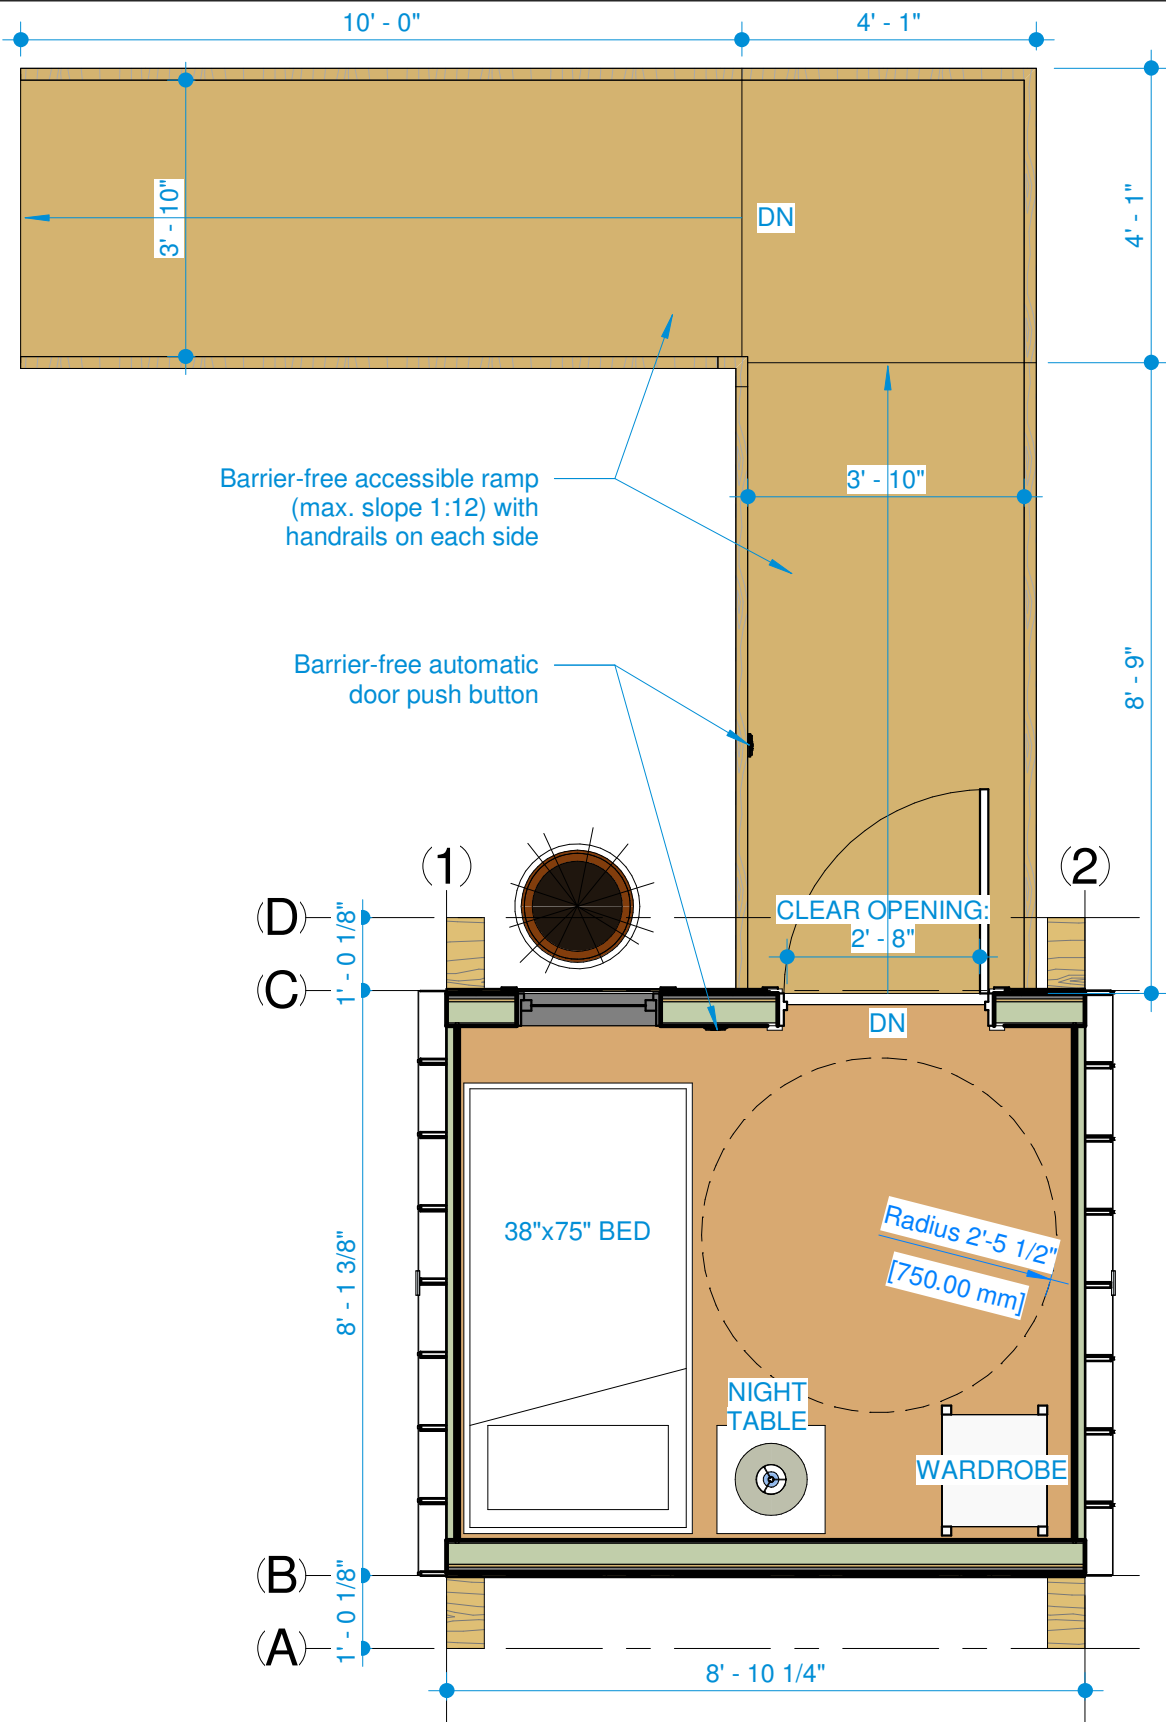

1 LT-DWELLY-PLAN (WHEELCHAIR ACCESSIBLE BEDROOM UNIT)
3/8" = 1'-0"

elly 7 - Sleeping Cabins 13020 Katonien Street, Maple Ridge, B.C, V2W 0J2		FLOOR PLAN (WHEELCHAIR ACCESSIBLE UNIT)	
		Date 2021-03-09 11:35:35 AM	LT-A-02d Scale 3/8" = 1'-0"
Drawn by	EJ		
Checked by	JA