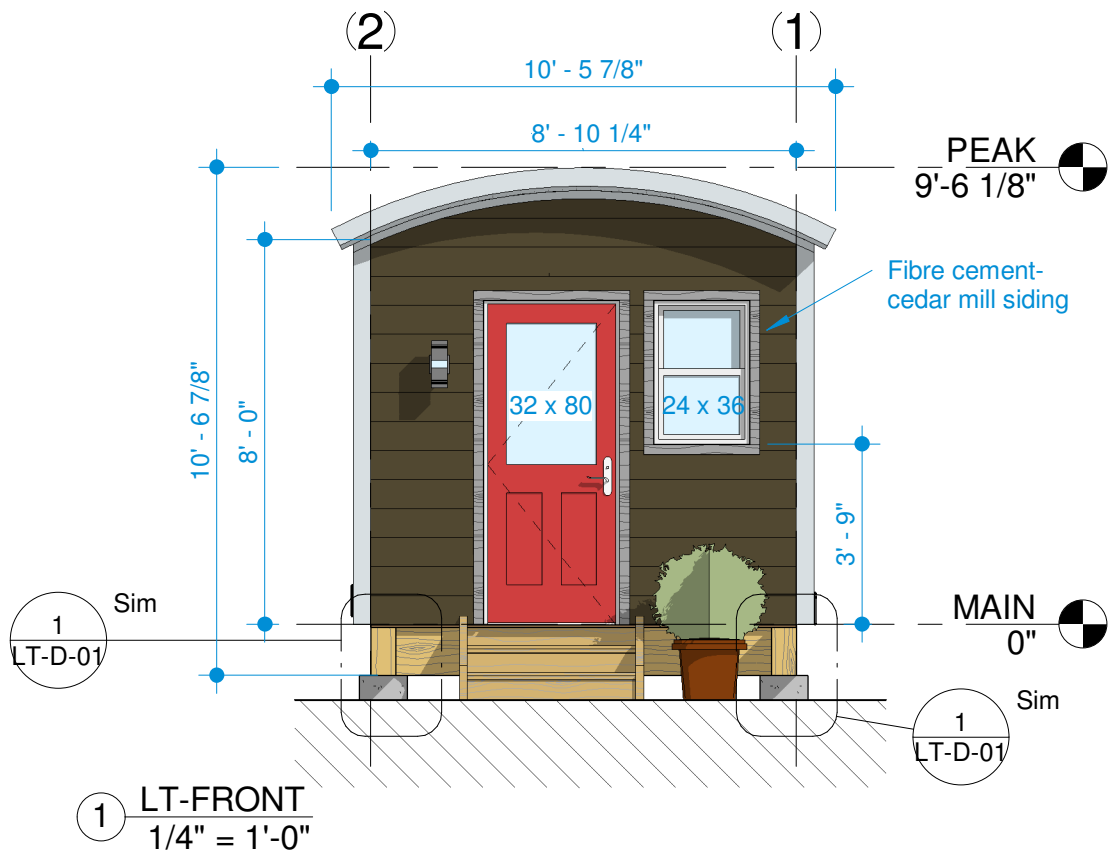

Drawn by EJ

Checked by JA

LT-A-02c

Scale 1/2" = 1'-0"

1 LT-DWELLY-PLAN (WHEELCHAIR ACCESSIBLE BEDROOM UNIT)
 3/8" = 1'-0"

| | | | |
|---|----|---|---------------------------------------|
| elly 7 - Sleeping Cabins 13020 Katonien Street, Maple Ridge, B.C, V2W 0J2 | | FLOOR PLAN (WHEELCHAIR ACCESSIBLE UNIT) | |
| | | Date 2021-03-09 11:35:35 AM | LT-A-02d Scale 3/8" = 1'-0" |
| Drawn by | EJ | | |
| Checked by | JA | | |