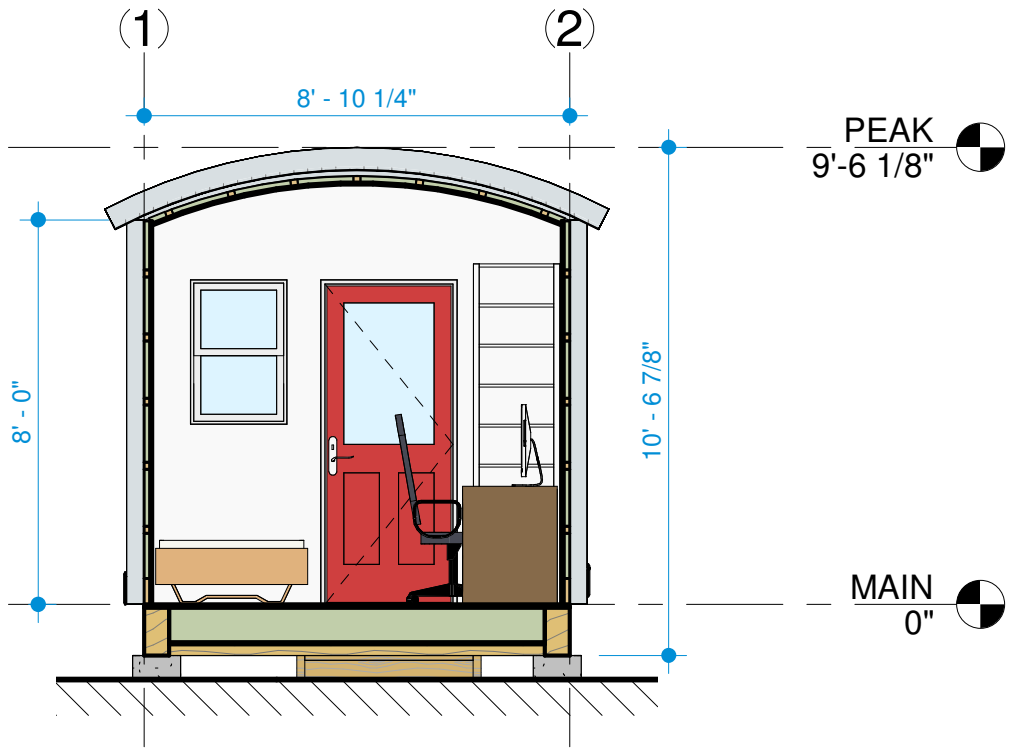

LT-A-03

Scale 1/4" = 1'-0"

1 LT-East
1/4" = 1'-0"

2 LT-West
1/4" = 1'-0"

| | | | |
|---|--|-----------------------------|--------------------------------------|
| elly 7 - Sleeping Cabins 13020 Katonien Street, Maple Ridge, B.C, V2W 0J2 | | ELEVATIONS-2 | |
| | | Date 2021-03-09 12:22:44 PM | LT-A-04 Scale 1/4" = 1'-0" |
| | | Drawn by EJ | |
| | | Checked by JA | |

1 SECTION 1
1/4" = 1'-0"

2 SECTION 2
1/4" = 1'-0"

elly 7 - Sleeping Cabins

13020 Katonien Street,
Maple Ridge, B.C, V2W 0J2

SECTIONS

Date 2021-03-09 12:22:45 PM

Drawn by EJ

Checked by JA

LT-A-05

Scale 1/4" = 1'-0"