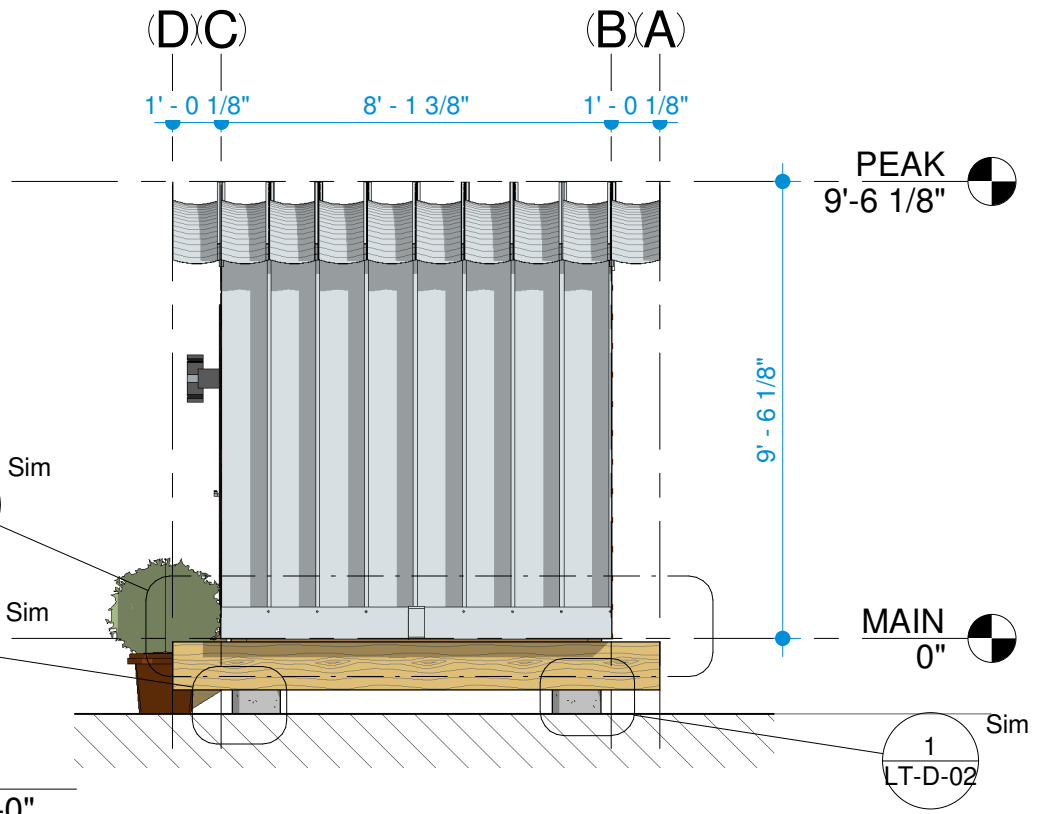

2 LT-West
1/4" = 1'-0"

elly 7 - Sleeping Cabins 13020 Katonien Street, Maple Ridge, B.C, V2W 0J2		ELEVATIONS-2		
		Date 2021-03-09 12:22:44 PM	LT-A-04 Scale 1/4" = 1'-0"	
		Drawn by EJ		
		Checked by JA