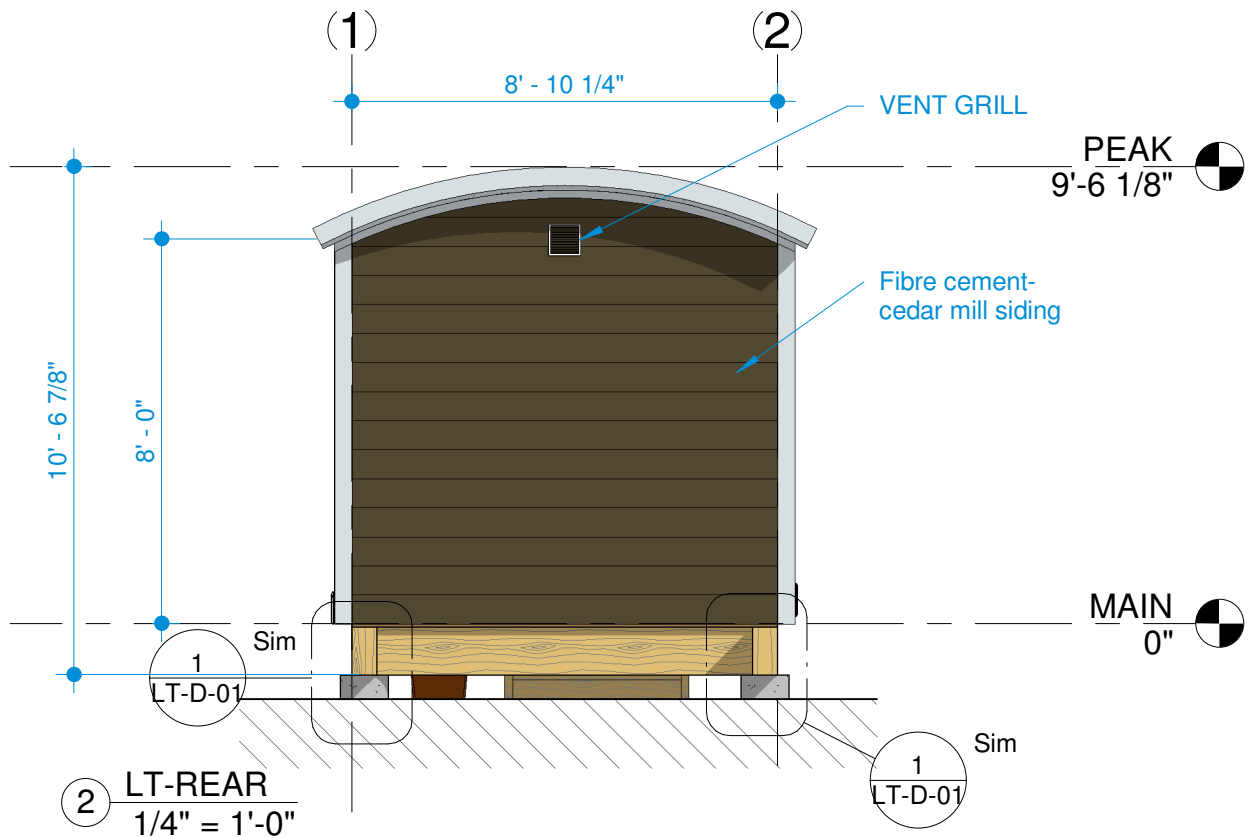

elly 7 - Sleeping Cabins

13020 Katonien Street,
Maple Ridge, B.C, V2W 0J2

ELEVATIONS-1

Date 2021-03-09 12:22:41 PM

Drawn by EJ

Checked by JA

LT-A-03

Scale 1/4" = 1'-0"