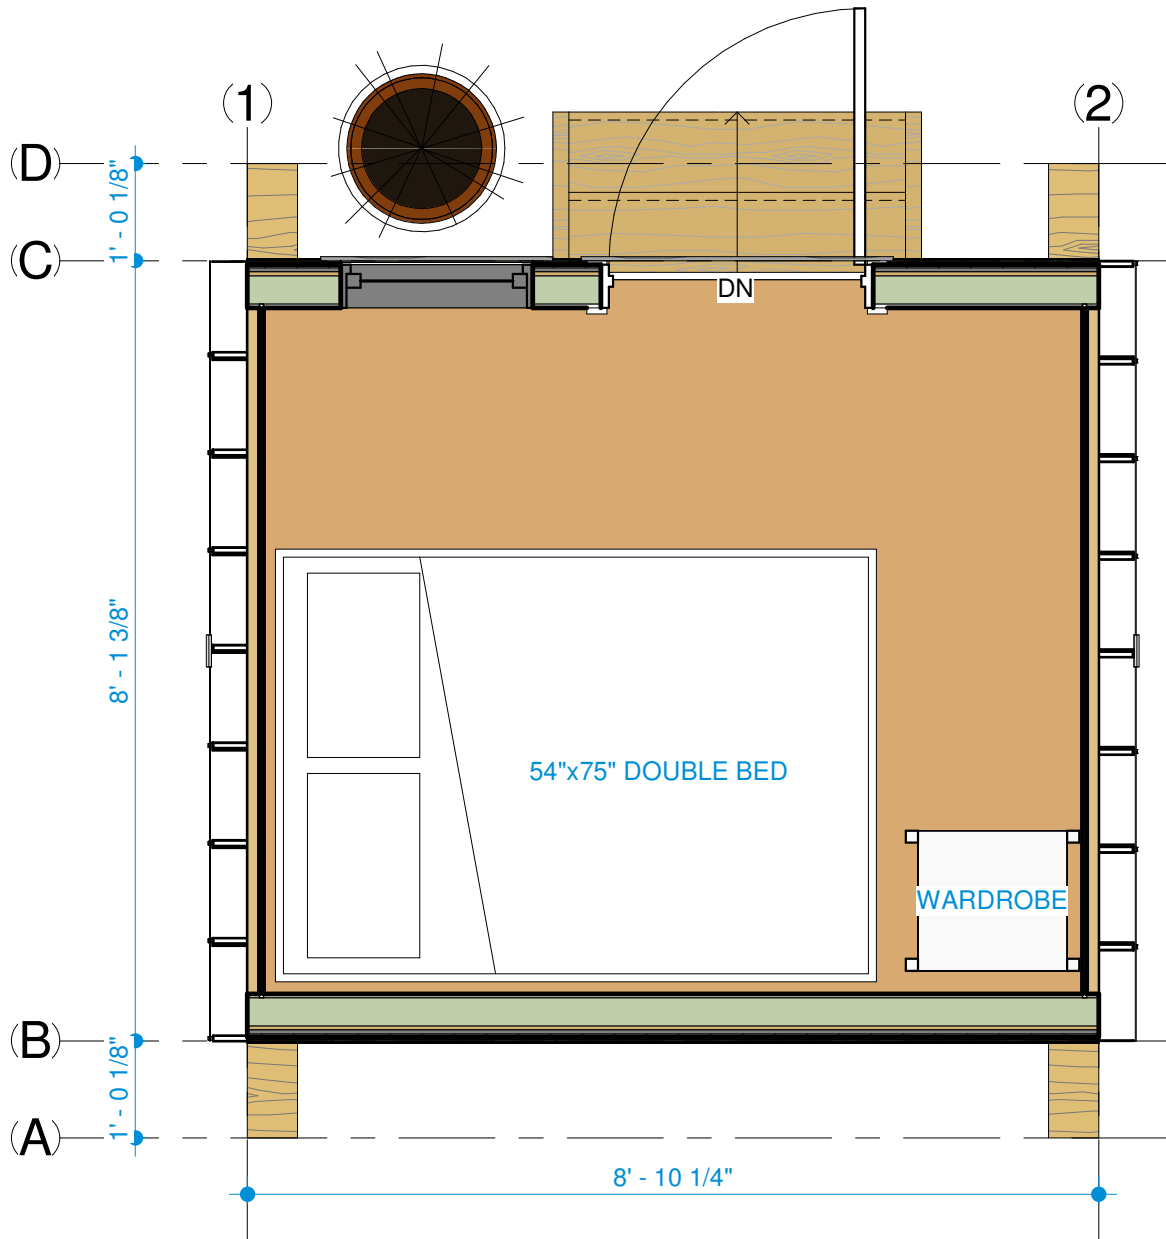

LT-A-02a
Scale 1/2" = 1'-0"

1 LT-DWELLY-PLAN (BUNK BED UNIT)
1/2" = 1'-0"

elly 7 - Sleeping Cabins
13020 Katonien Street,
Maple Ridge, B.C, V2W 0J2

FLOOR PLAN (BUNK BED UNIT)

Date 2021-03-09 12:54:09 PM
Drawn by EJ
Checked by JA

LT-A-02b
Scale 1/2" = 1'-0"

① LT-DWELLY-PLAN (DOUBLE BED UNIT)
1/2" = 1'-0"

elly 7 - Sleeping Cabins

13020 Katonien Street,
Maple Ridge, B.C, V2W 0J2

FLOOR PLAN (DOUBLE BED UNIT)

Date 2021-03-09 12:54:09 PM

LT-A-05

Scale 1/4" = 1'-0"